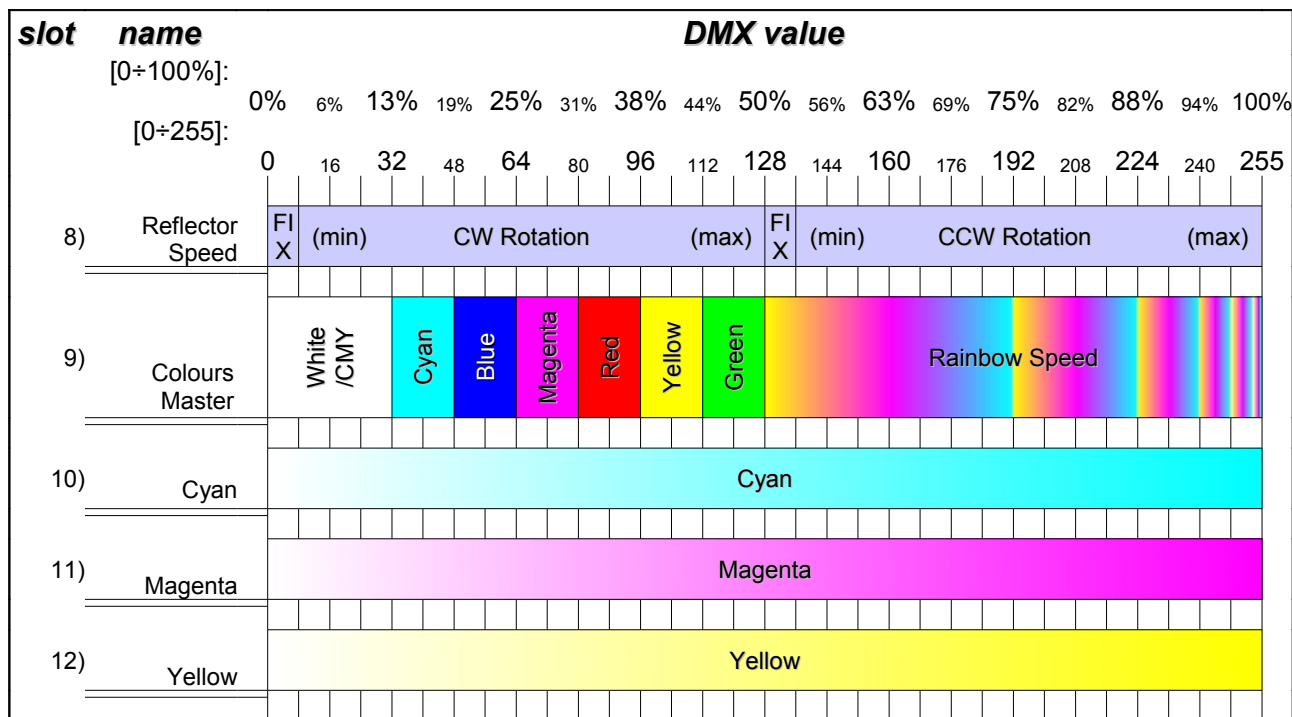

Default personality - 12 slots

Extended personality - 15 slots

Slots 1÷12: same as default personality - Slots 13÷15: extra slots

slot	name	DMX value
	[0÷100%]:	0% 6% 13% 19% 25% 31% 38% 44% 50% 56% 63% 69% 75% 82% 88% 94% 100%
	[0÷255]:	0 16 32 48 64 80 96 112 128 144 160 176 192 208 224 240 255
13)	Colours Speed	slow ← Colours Speed → fast
14)	Pan Fade Time	0s 60s
15)	Tilt Fade Time	0s 60s
	[0÷255]:	0 16 32 48 64 80 96 112 128 144 160 176 192 208 224 240 255
	[0÷100%]:	0% 6% 13% 19% 25% 31% 38% 44% 50% 56% 63% 69% 75% 82% 88% 94% 100%