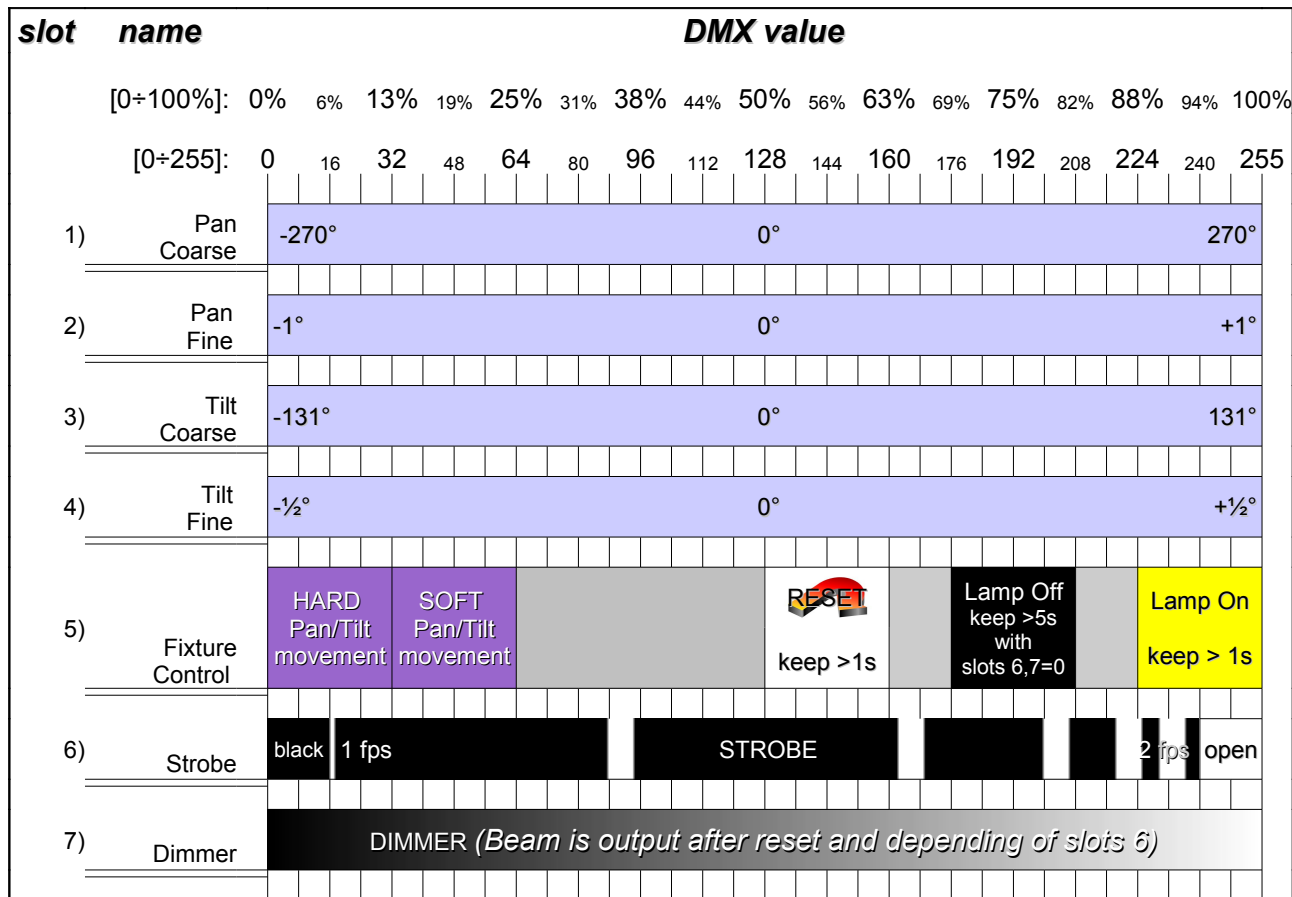

Default personality - 12 slots

Extended personality - 15 slots

Slots 1÷12: same as default personality - Slots 13÷15: extra slots

slot	name	DMX value
	[0÷100%]:	0% 6% 13% 19% 25% 31% 38% 44% 50% 56% 63% 69% 75% 82% 88% 94% 100%
	[0÷255]:	0 16 32 48 64 80 96 112 128 144 160 176 192 208 224 240 255
13)	Colours Speed	slow ← Colours Speed → fast
14)	Pan Fade Time	0s 60s
15)	Tilt Fade Time	0s 60s
	[0÷255]:	0 16 32 48 64 80 96 112 128 144 160 176 192 208 224 240 255
	[0÷100%]:	0% 6% 13% 19% 25% 31% 38% 44% 50% 56% 63% 69% 75% 82% 88% 94% 100%