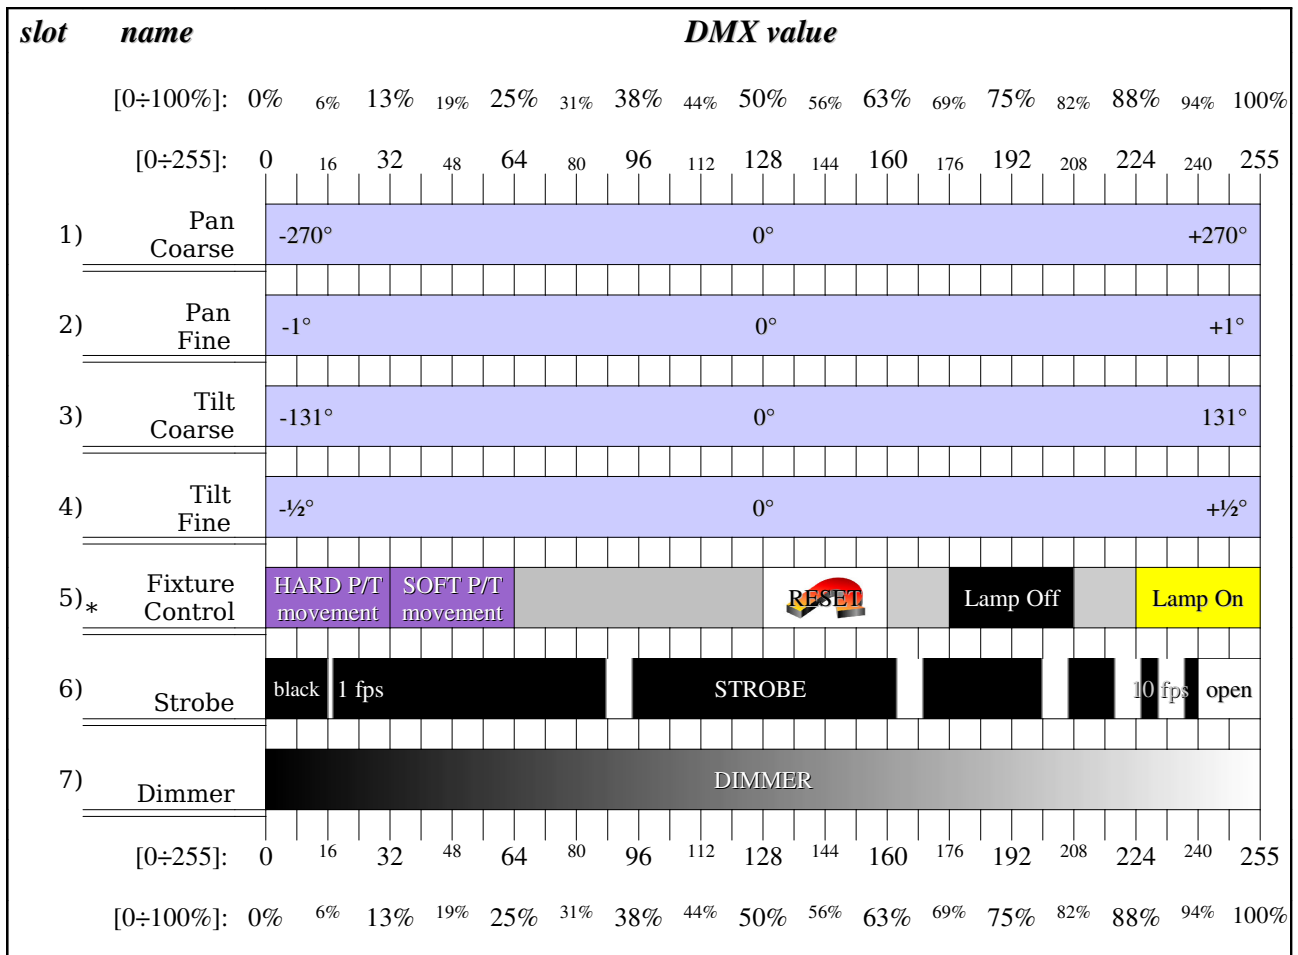

Default slots configuration (RDM personality)
- 16 Slots -

Slots 1÷7

* Slot 5 functions: *Reset: keep > 1 second*
Lamp Strike: keep > 1 second
Lamp Turn Off: keep > 5 seconds with channels "Strobe" and "Dimmer" both to zero.

NOTE: *No beam output during reset or homing.*

Slots 8÷16

slot	name	DMX value
	[0÷100%]:	0% 6% 13% 19% 25% 31% 38% 44% 50% 56% 63% 69% 75% 82% 88% 94% 100%
	[0÷255]:	0 16 32 48 64 80 96 112 128 144 160 176 192 208 224 240 255
8)	Zoom	20° ← ZOOM → 1,8°
9)	Saturated Reference Colours	
10)	Colour Fine	WHITE / LIGHT COLOURS SELECTION (Starting with White, then Colour Conversions, then light colours) or FINE COLOR SELECTION (Starting with the REFERENCE colour, then from DARKERs to LIGHTERs)
	Rainbows	
11)	Rainbow Speed	slow ← Rainbow Speed → fast
12)	Cyans*	(not inserted) CYAN DEEP CYAN
13)	Magentas*	(not inserted) PINK LIGHT MAUVE MAGENTA PURPLE
14)	Yellows*	(not inserted) LIGHT YELLOW YELLOW CHROME YELLOW
15)	Conversion*	(not inserted) conversion 3200 °K conversion 2700 °K AMBER
16)	Frost	(not inserted) FROST
	[0÷255]:	0 16 32 48 64 80 96 112 128 144 160 176 192 208 224 240 255
	[0÷100%]:	0% 6% 13% 19% 25% 31% 38% 44% 50% 56% 63% 69% 75% 82% 88% 94% 100%

The rainbow speed is adjustable by slot 11.

Extra slots configuration (EXTENDED personality)
- 19 Slots -

Slots 1÷16: same as RDM personality - Slots 17÷19: Extra Slots

<i>slot</i>	<i>name</i>	<i>DMX value</i>
	[0÷100%]:	0% 6% 13% 19% 25% 31% 38% 44% 50% 56% 63% 69% 75% 82% 88% 94% 100%
	[0÷255]:	0 16 32 48 64 80 96 112 128 144 160 176 192 208 224 240 255
17)	Zoom Fade Time	0s  60s
18)	Pan Fade Time	0s  60s
19)	Tilt Fade Time	0s  60s
	[0÷255]:	0 16 32 48 64 80 96 112 128 144 160 176 192 208 224 240 255
	[0÷100%]:	0% 6% 13% 19% 25% 31% 38% 44% 50% 56% 63% 69% 75% 82% 88% 94% 100%