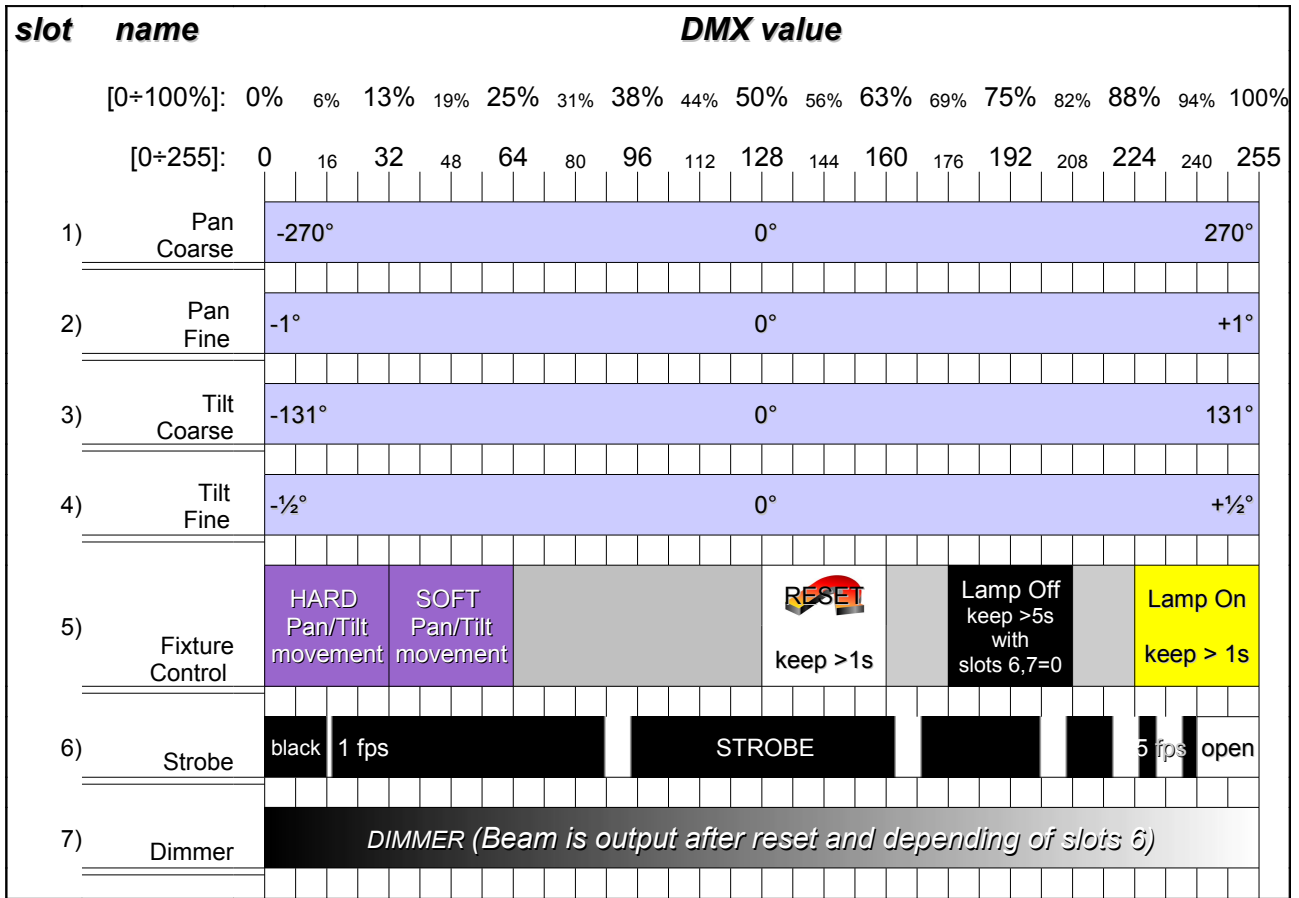

Default personality - 10 slots

Extended personality - 12 slots

Slots 1÷9: same as default personality - Slots 10÷12: extra slots

slot	name	DMX value
	[0÷100%]:	0% 6% 13% 19% 25% 31% 38% 44% 50% 56% 63% 69% 75% 82% 88% 94% 100%
	[0÷255]:	0 16 32 48 64 80 96 112 128 144 160 176 192 208 224 240 255
10)	Zoom Fade Time	0s 60s
11)	Pan Fade Time	0s 60s
12)	Tilt Fade Time	0s 60s
	[0÷255]:	0 16 32 48 64 80 96 112 128 144 160 176 192 208 224 240 255
	[0÷100%]:	0% 6% 13% 19% 25% 31% 38% 44% 50% 56% 63% 69% 75% 82% 88% 94% 100%