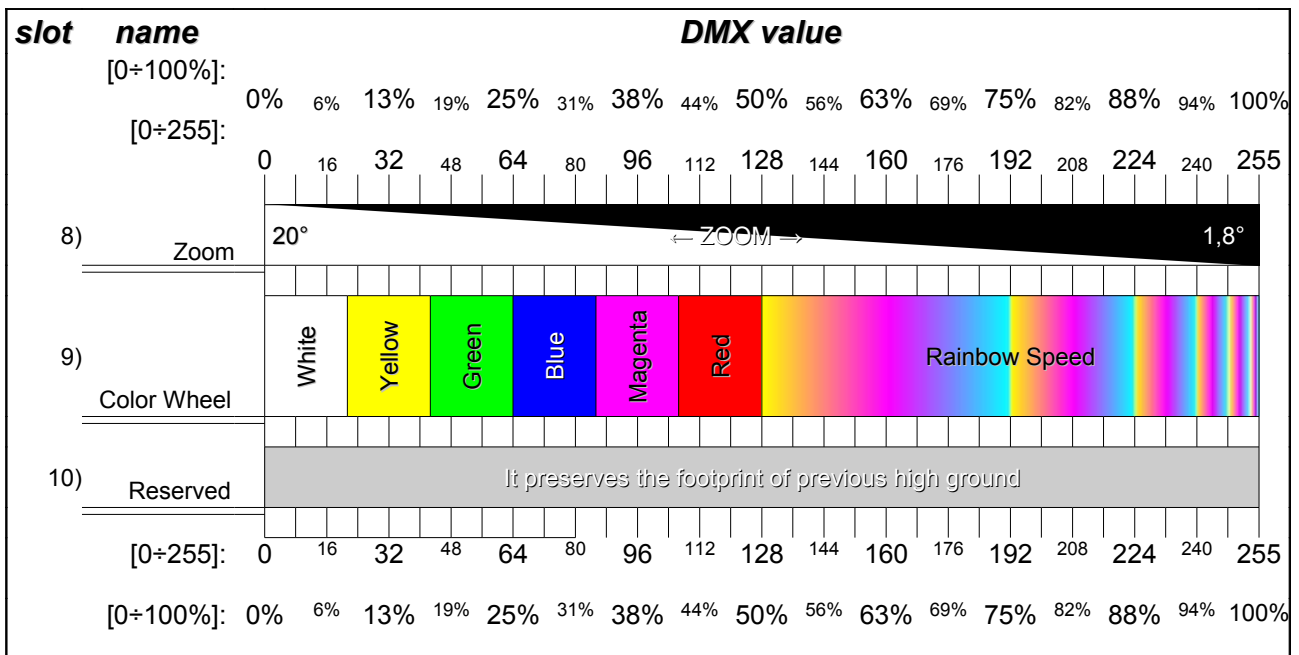

Default personality - 10 slots

Extended personality - 12 slots

Slots 1÷9: same as default personality - Slots 10÷12: extra slots

slot	name	DMX value
	[0÷100%]:	0% 6% 13% 19% 25% 31% 38% 44% 50% 56% 63% 69% 75% 82% 88% 94% 100%
	[0÷255]:	0 16 32 48 64 80 96 112 128 144 160 176 192 208 224 240 255
10)	Zoom Fade Time	0s 60s
11)	Pan Fade Time	0s 60s
12)	Tilt Fade Time	0s 60s
	[0÷255]:	0 16 32 48 64 80 96 112 128 144 160 176 192 208 224 240 255
	[0÷100%]:	0% 6% 13% 19% 25% 31% 38% 44% 50% 56% 63% 69% 75% 82% 88% 94% 100%